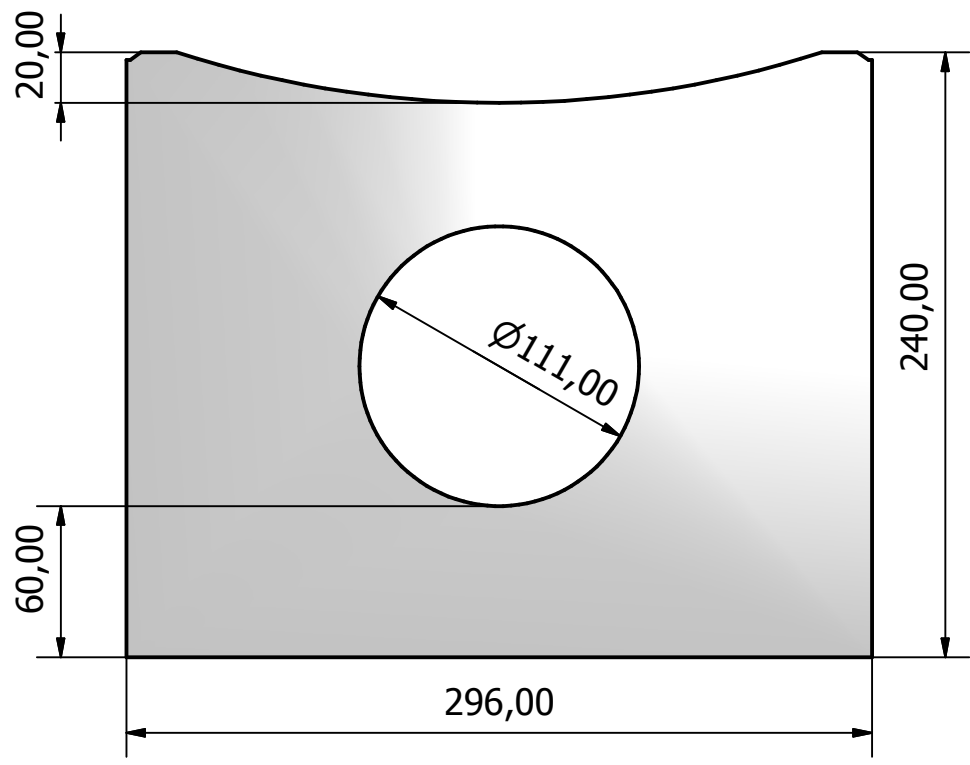

Designed by Troels Poulsen	Checked by	Approved by	Date	Date 10-10-2016	
 CemRed Aps Cementstøberiernes Redskabsforsyning Bredgade 210 Dk-9700 Brønderslev Tlf: +45 98802081 www.cemred.dk info@cemred.dk	Vandrede V15022017			Edition	Sheet 1 / 5