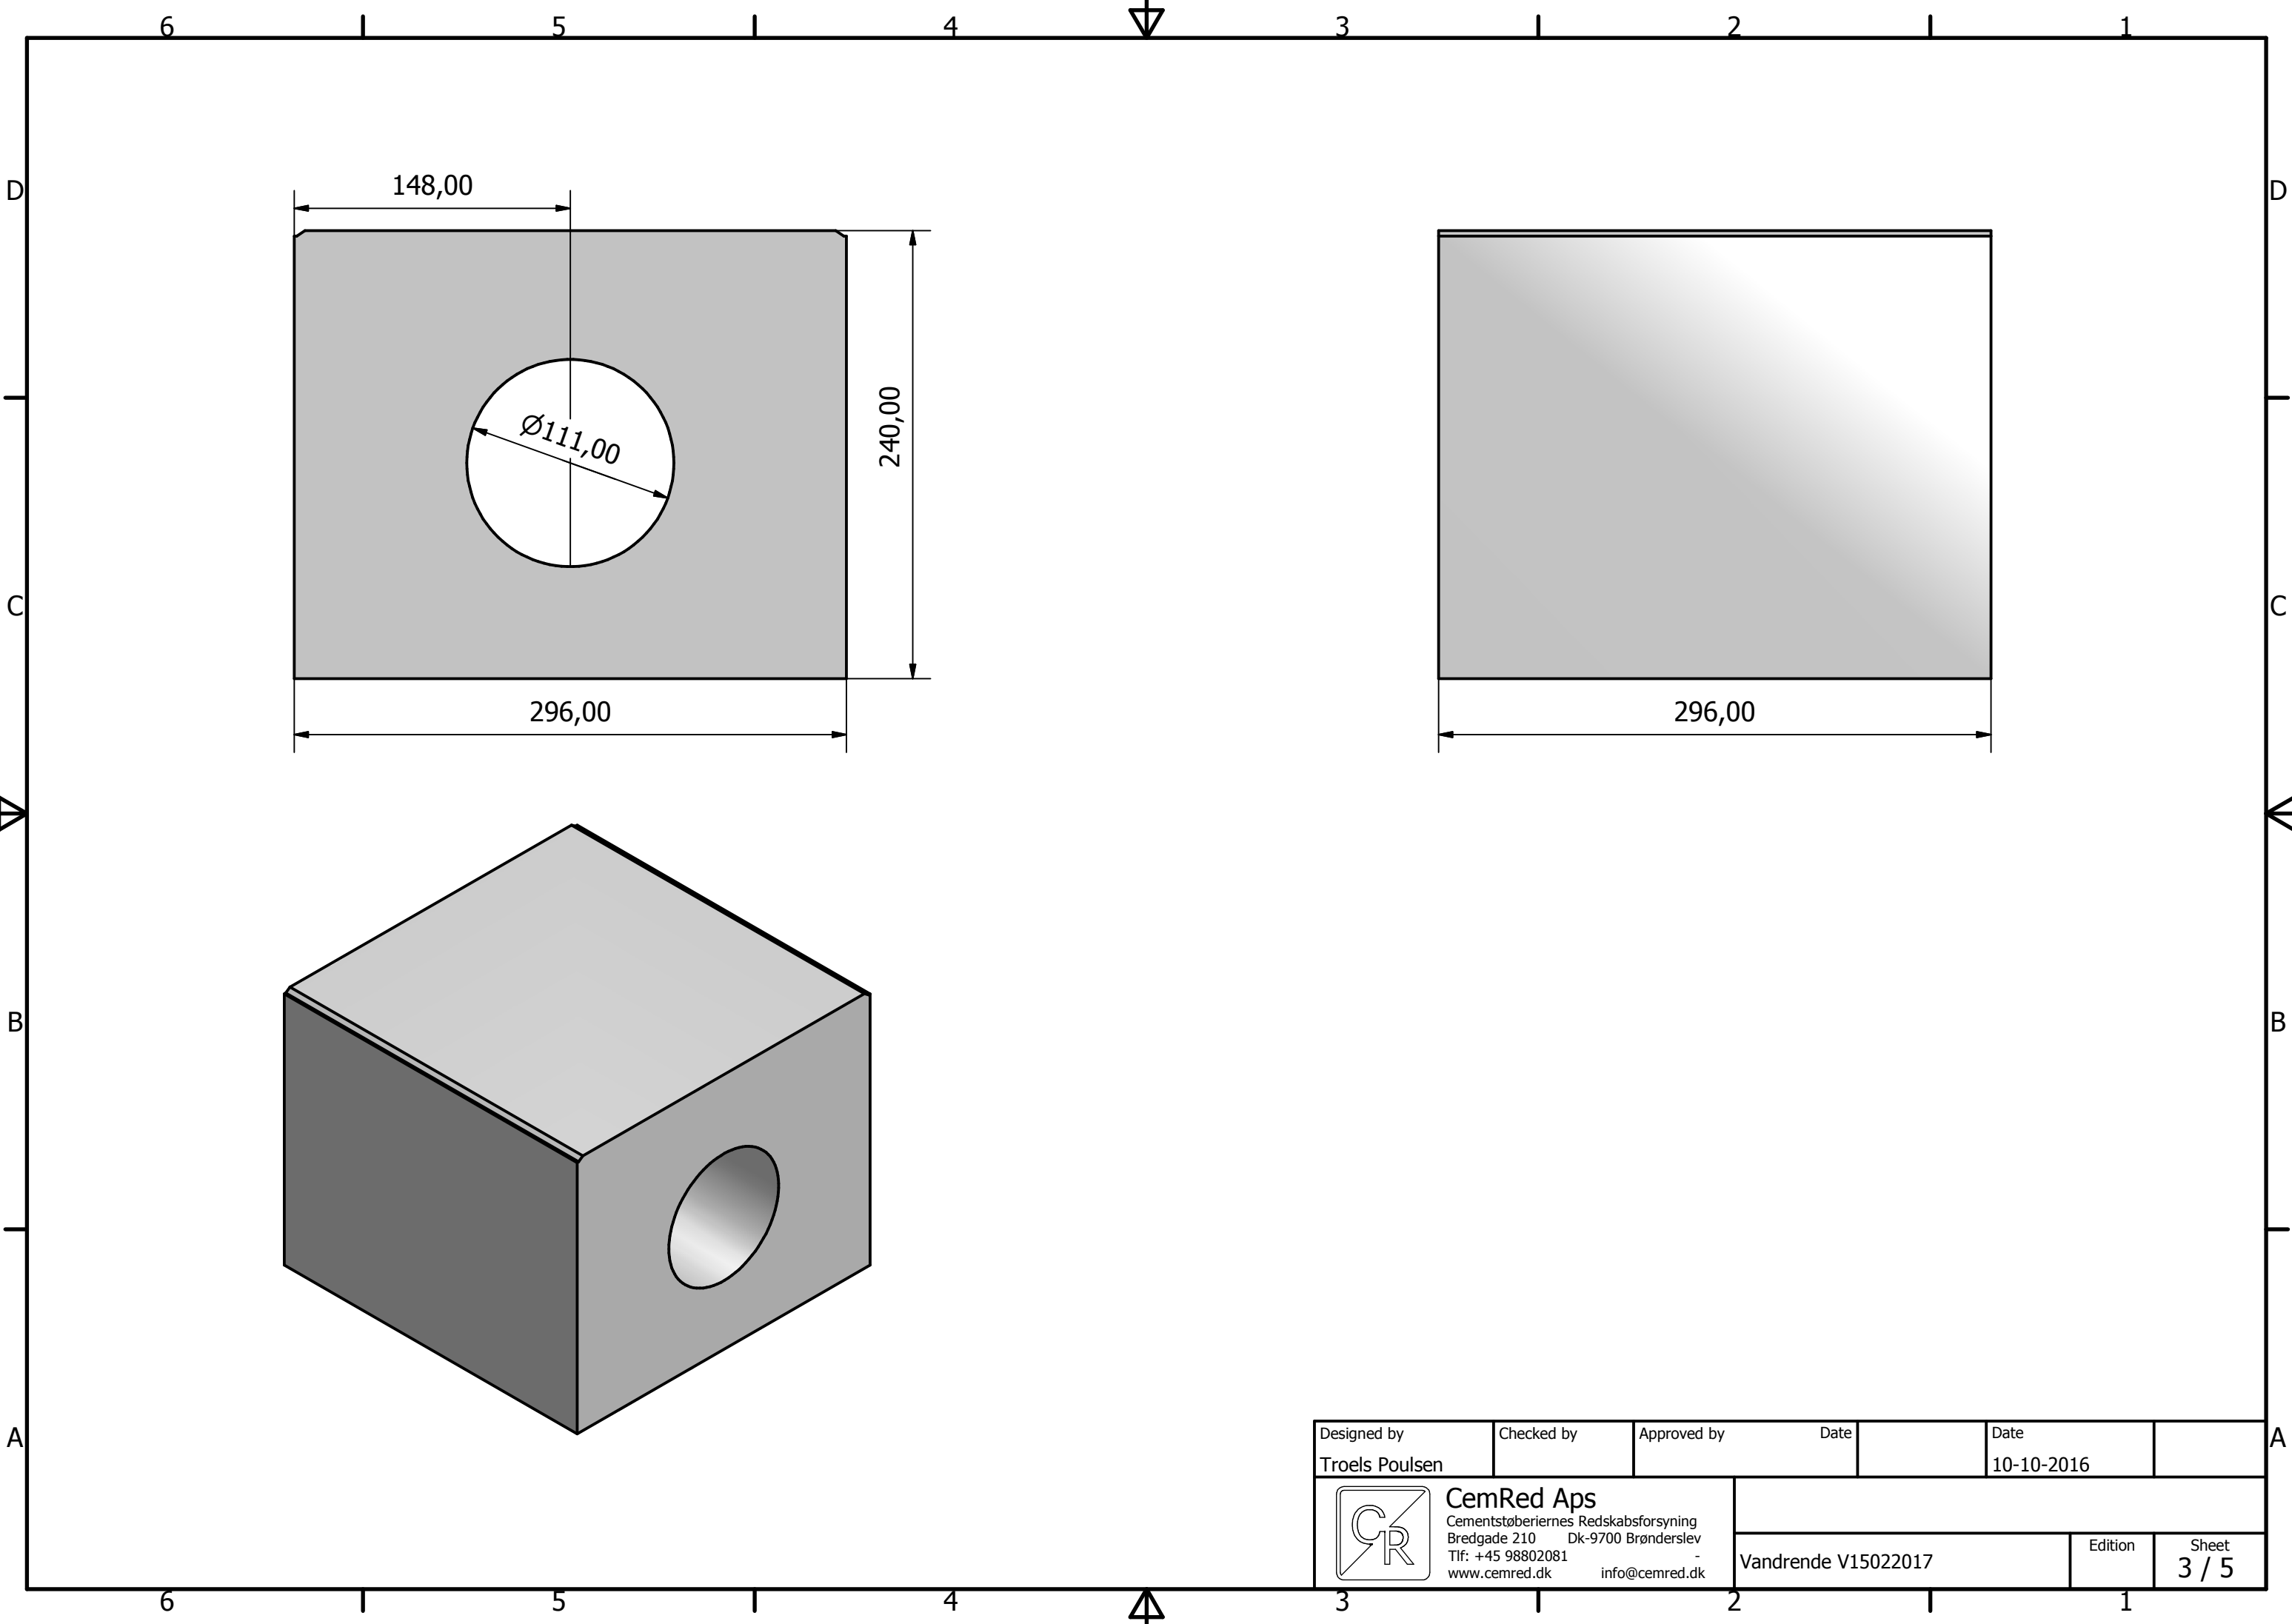

Designed by Troels Poulsen	Checked by	Approved by	Date	Date 10-10-2016	
CemRed Aps Cementstøberiernes Redskabsforsyning Bredgade 210 Dk-9700 Brønderslev Tlf: +45 98802081 www.cemred.dk	Vandrede V15022017			Edition	Sheet 3 / 5