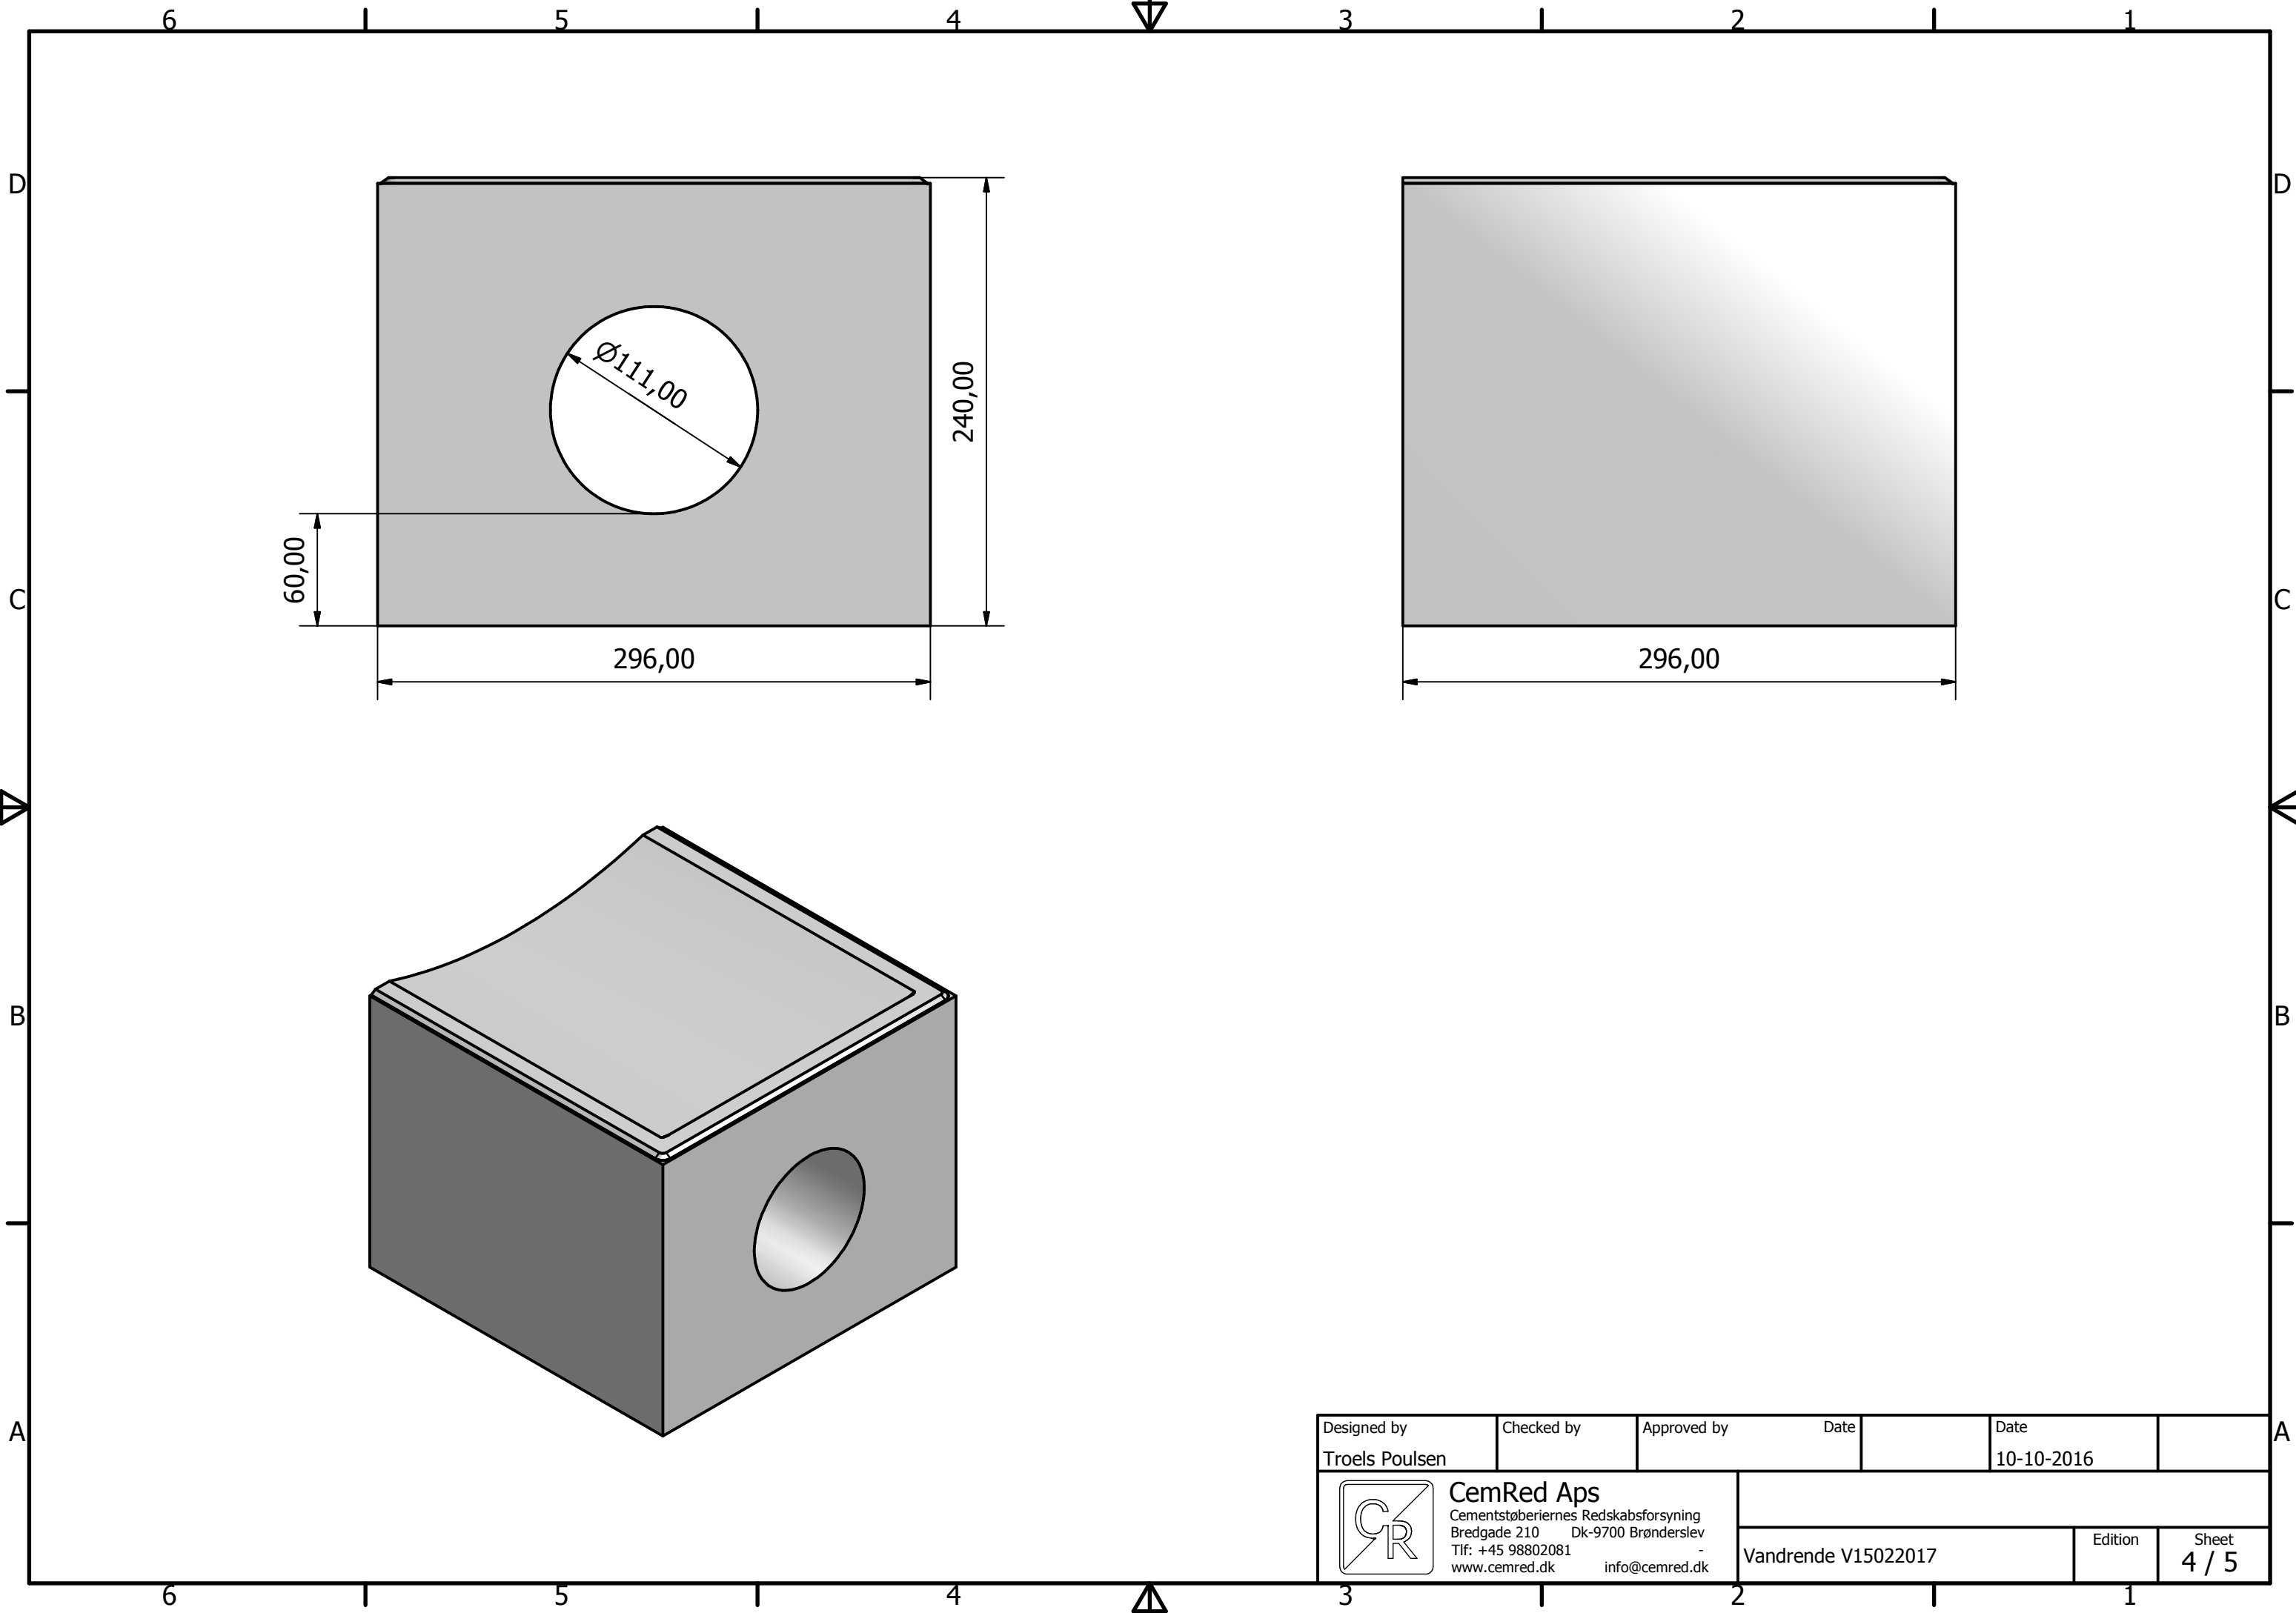

Designed by Troels Poulsen	Checked by	Approved by	Date	Date 10-10-2016	
CemRed Aps Cementstøberiernes Redskabsforsyning Bredgade 210 Dk-9700 Brønderslev Tlf: +45 98802081 www.cemred.dk info@cemred.dk	Vandrede V15022017			Edition	Sheet 4 / 5