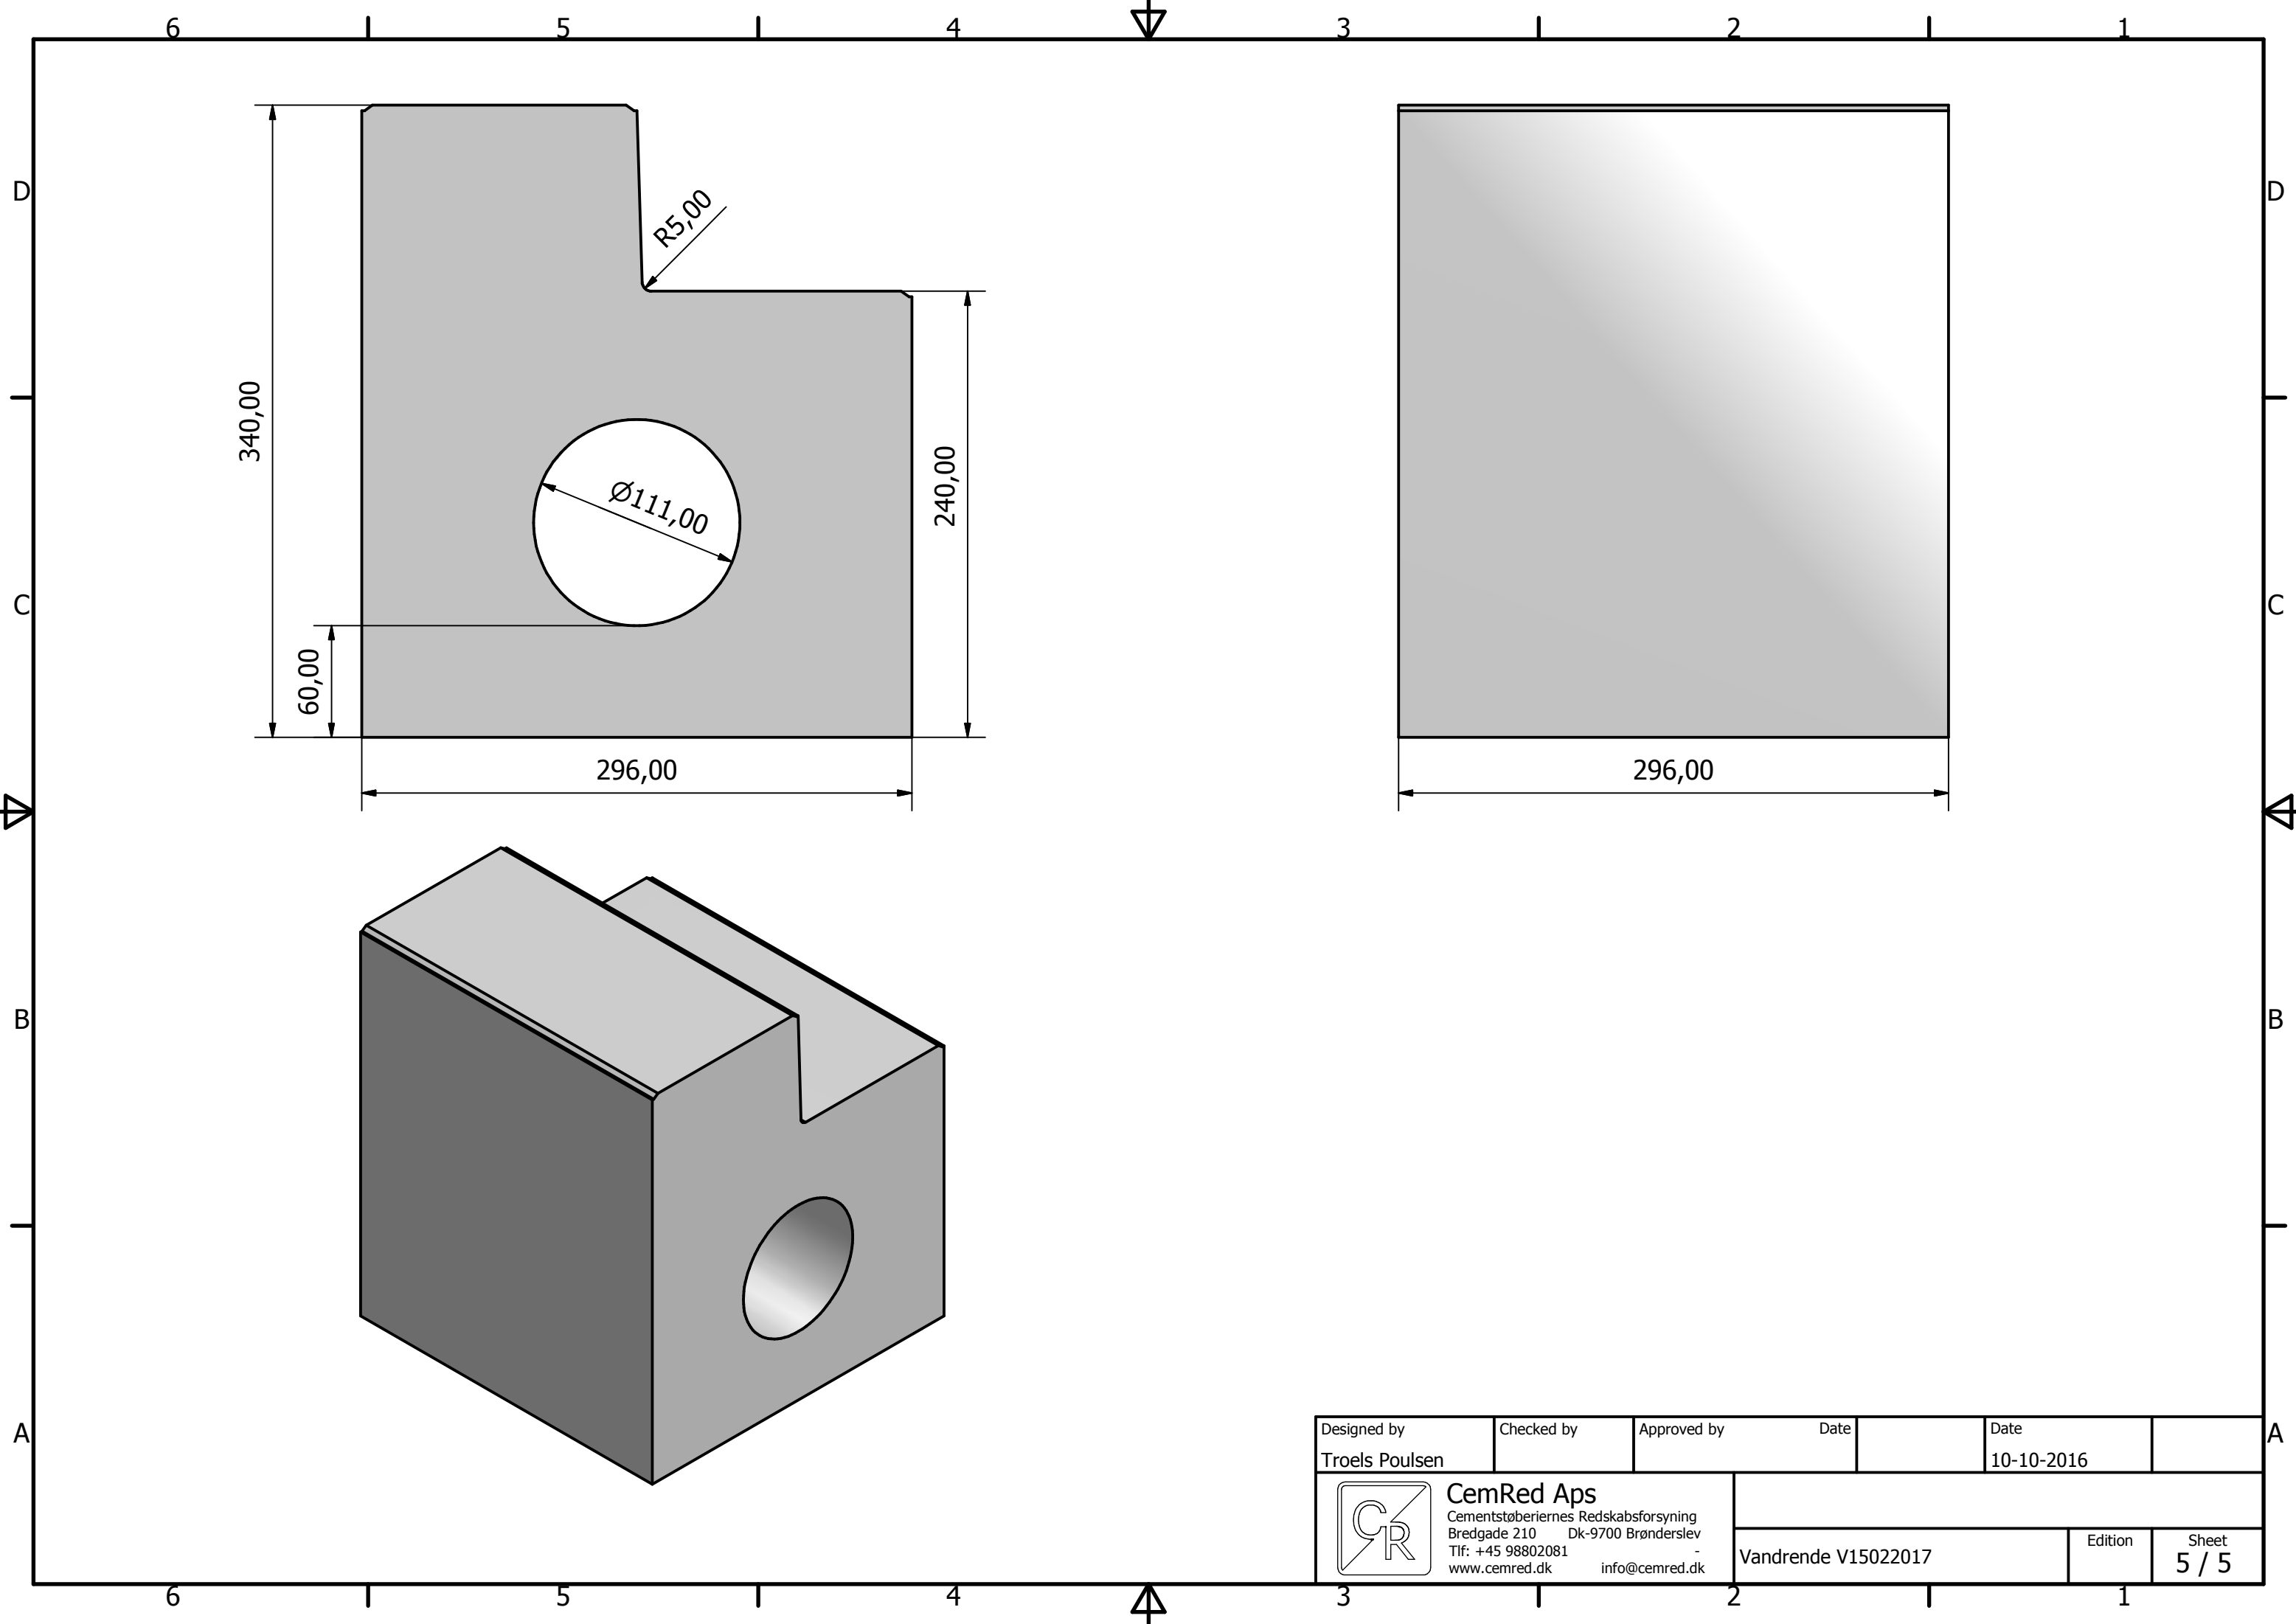

Designed by Troels Poulsen	Checked by	Approved by	Date	Date 10-10-2016	
CemRed Aps Cementstøberiernes Redskabsforsyning Bredgade 210 Dk-9700 Brønderslev Tlf: +45 98802081 www.cemred.dk	Vandrede V15022017			Edition	Sheet 5 / 5